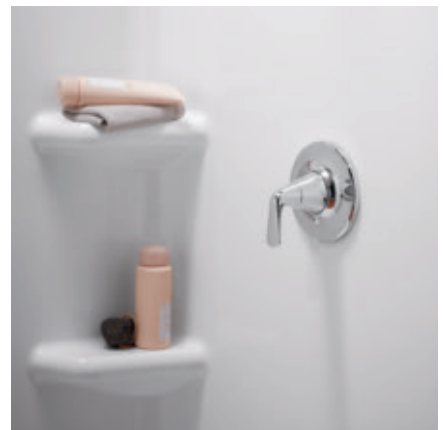

The interlocking shower walls snap into place for a watertight seal without the need for caulk, reducing the need for call backs. The solid Vikrell material resists scratches, stains, and pretty much anything else the job site or your customer can throw at it.

Easy to install, built to last, and backed by Kohler. Now that's a winning combination.

Center-drain showers feature GUARD+® shower base for caulkless installation and superior water containment.

Showers feature interlocking design and innovation Dry-Block™ seal to prevent leaks.

Solid Vikrell® material ensures strength, durability, and lasting beauty.

Transitional design provides an easy-to-clean surface.

Molded-in shaving ledges offer convenience.

Shelving provides plenty of space for shower accessories.

MEDLEY® SHOWERS

Smooth, easy-to-clean walls, built-in corner shelves and time-saving installation make Medley showers the perfect combination for both trade professionals and their customers. Solid Vikrell® material resists scratches, stains, and the other abuses of daily life, and watertight, interlocking joints make for a fast, easy, and caulkless installation. The Medley collection also includes bath/shower combinations.